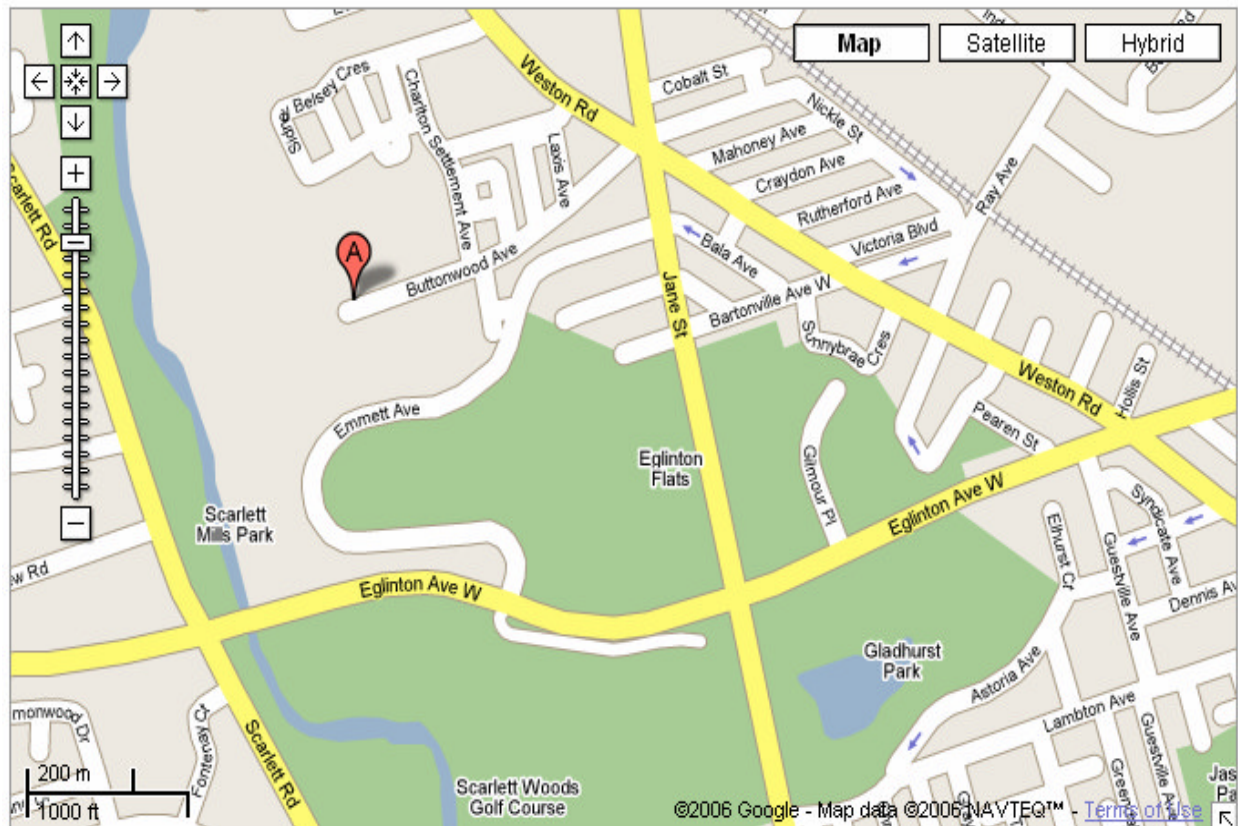

## Toronto Assessment Centre Directions & Map

82 Buttonwood Avenue  
Toronto, Ontario  
M6M 2J5

Located one intersection north of Eglinton Avenue West, just west off Jane Street.

Parking: Proceed to the entrance gate of the parking lot immediately in front of the Ruddy Building. On the key pad, press 1 and then the # key to call Assessment Centre reception. The receptionist will greet you via intercom and raise the parking gate.

**Please Note:** Vehicle traffic can not access Buttonwood Avenue directly from either Weston Road or Jane Street.