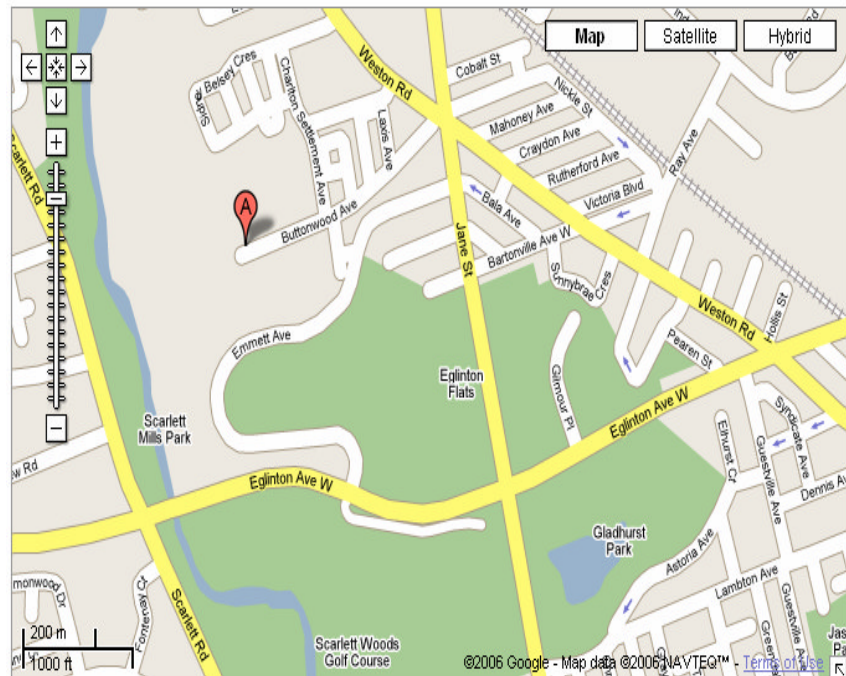

Toronto Assessment Centre Directions & Map

82 Buttonwood Avenue
Toronto, Ontario
M6M 2J5

Located one intersection north of Eglinton Avenue West, just west off Jane Street.

Parking: Proceed to the entrance gate of the parking lot immediately in front of the Ruddy Building. On the key pad, press 1 and then the # key to call Assessment Centre reception. The receptionist will greet you via intercom and raise the parking gate.

Please Note: Vehicle traffic can not access Buttonwood Avenue directly from either Weston Road or Jane Street.